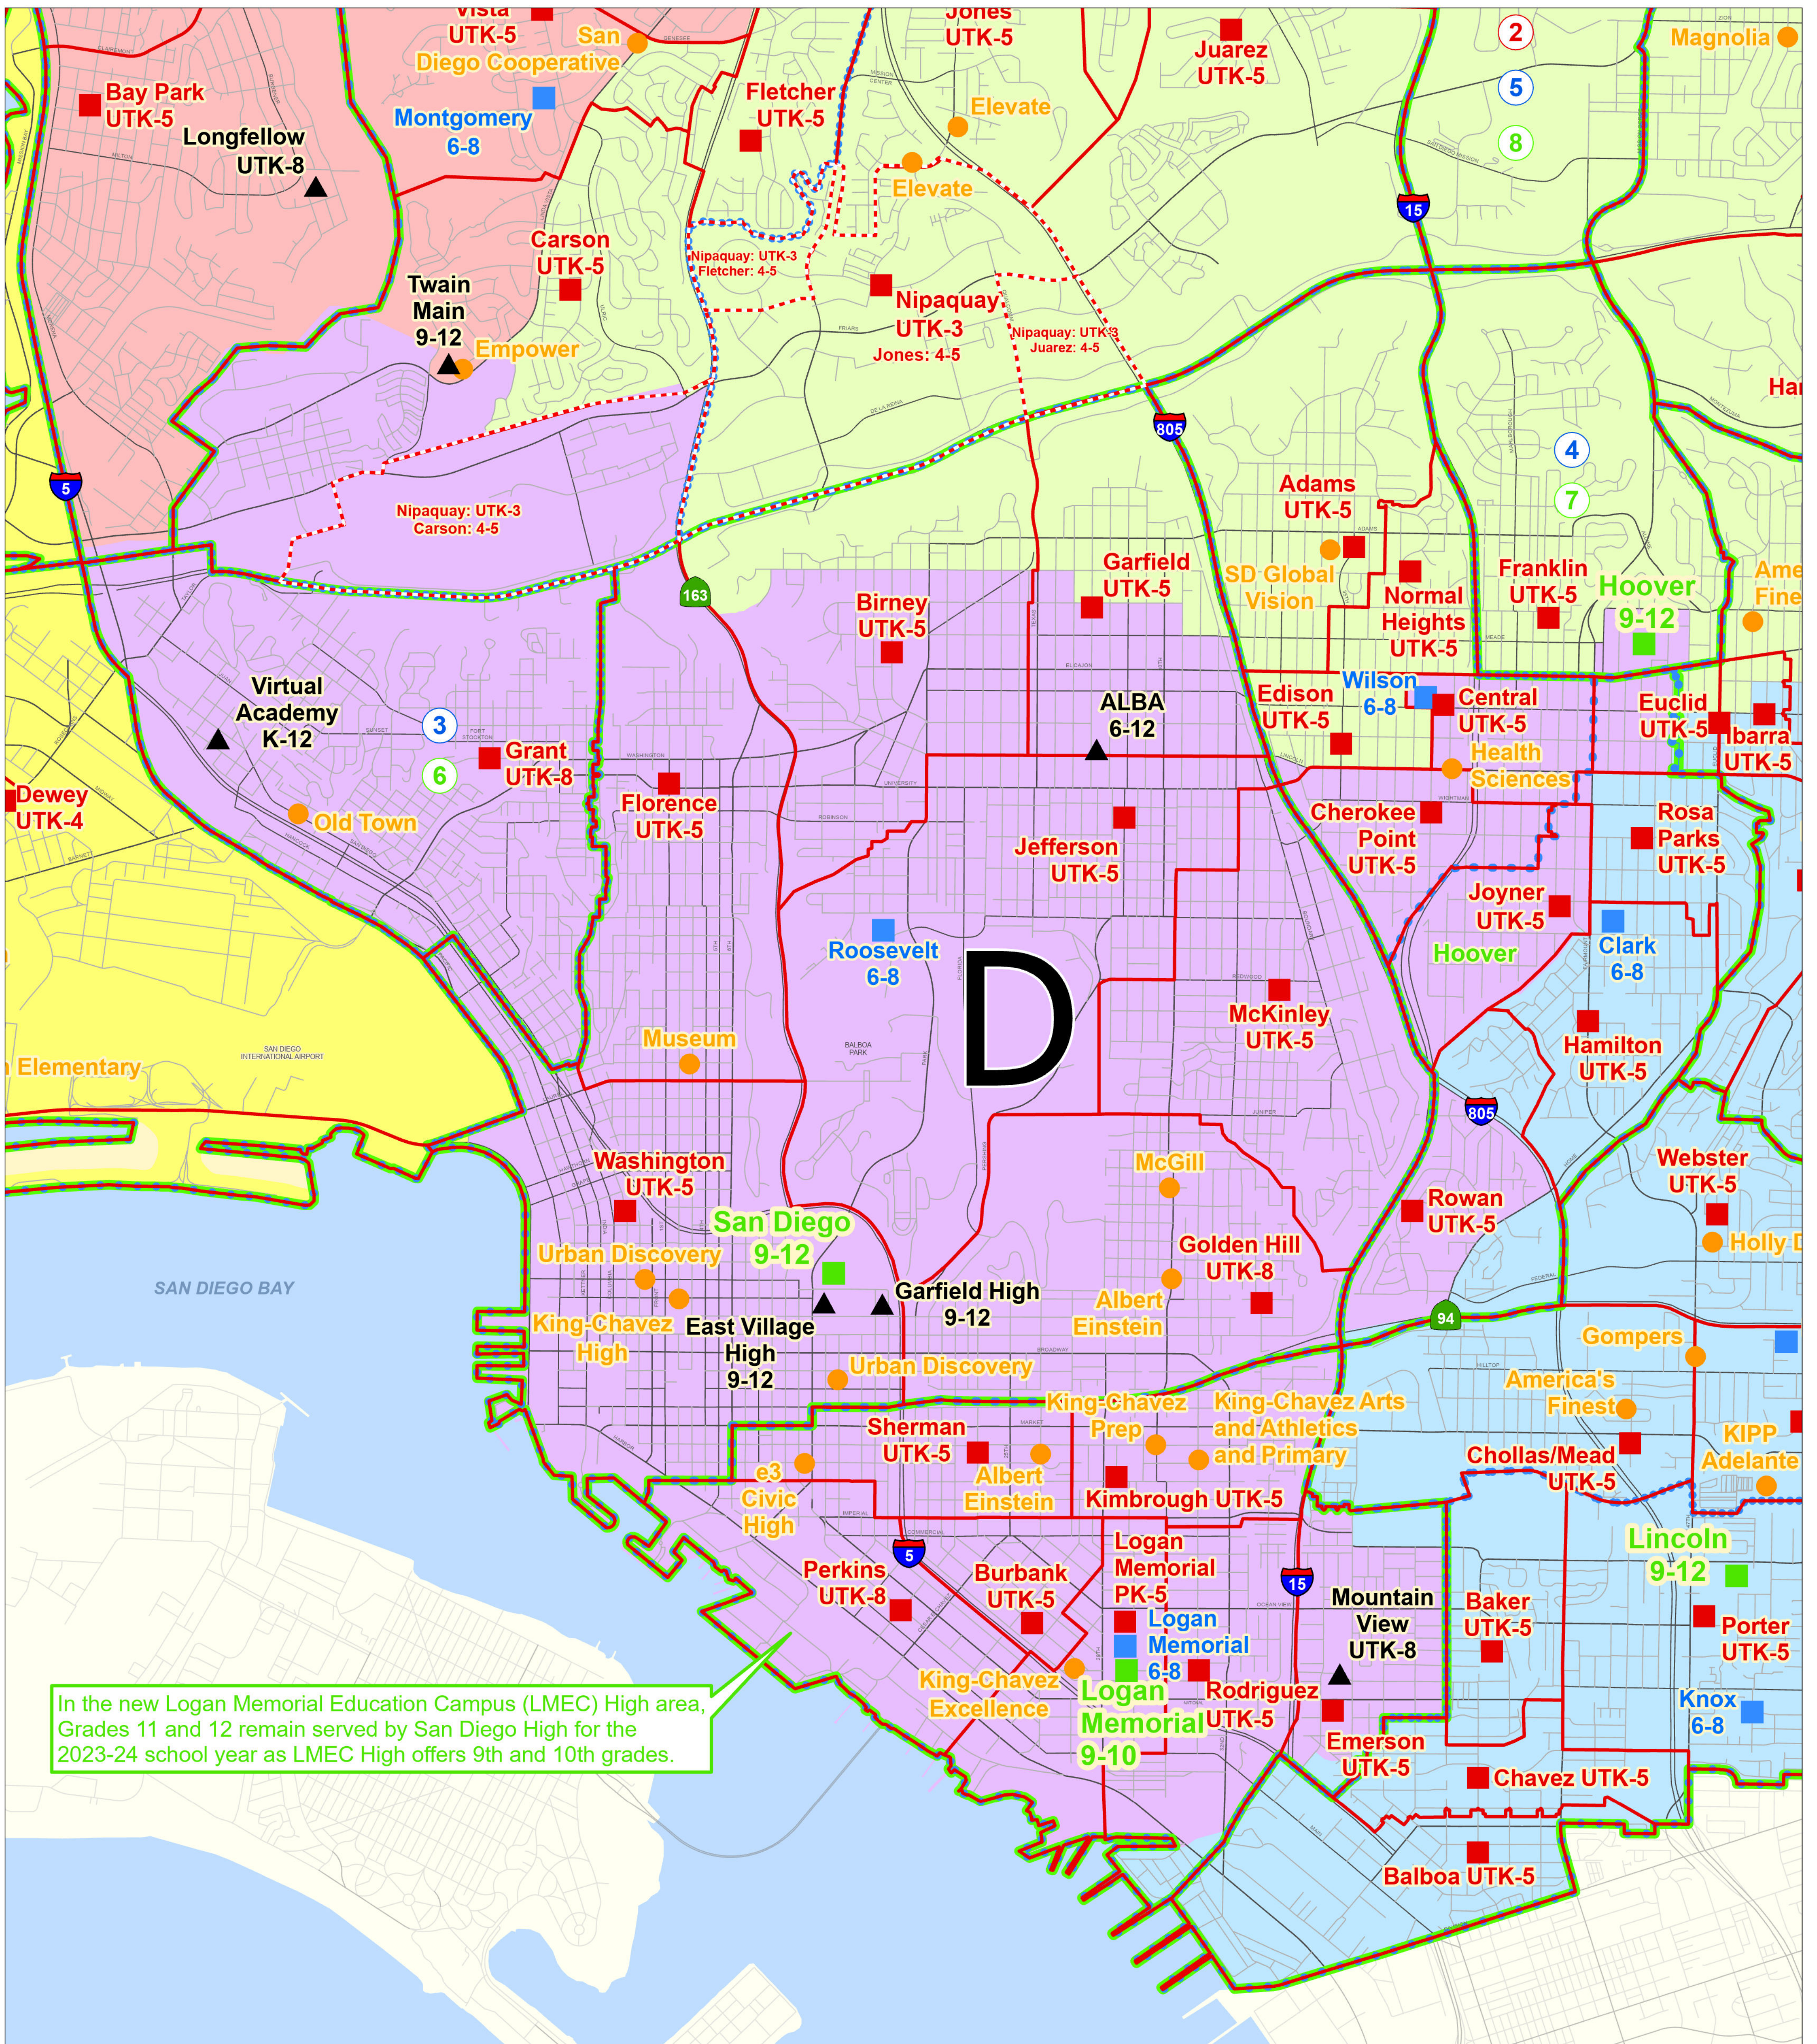

San Diego Unified School District

2023-24 Schools and Attendance Boundaries

with School Board Sub-District D

In the new Logan Memorial Education Campus (LMEC) High area, Grades 11 and 12 remain served by San Diego High for the 2023-24 school year as LMEC High offers 9th and 10th grades.

Schools

- Elementary (Red square)
- Middle (Blue square)
- High (Green square)
- Charter (Orange circle)
- Charter (Independent Study) (Purple circle)
- Other District Sites (Black triangle)

Attendance Boundaries

- Elementary (Red line)
- Elementary (Overlapping) (Red dashed line)
- Middle (Blue line)
- High (Green line)

Please exercise caution in using this map for determining the final assignment of students. Contact the Attendance Boundaries Office at (619) 725-5668 or use the online lookup system at www.sandiegounified.org/schoolfinder. This map pertains only to the 2023-24 school year. Attendance boundaries are reviewed annually and subject to change.

Index of Optional Attendance Areas

Elementary	Middle	High
1 Clay-Hardy	3 Dana/Correia-Roosevelt	6 Point Loma-San Diego
2 Foster-Juarez	4 Lewis-Wilson	7 Henry-Hoover
	5 Lewis-Taft	8 Henry-Kearny

Board Sub-Districts